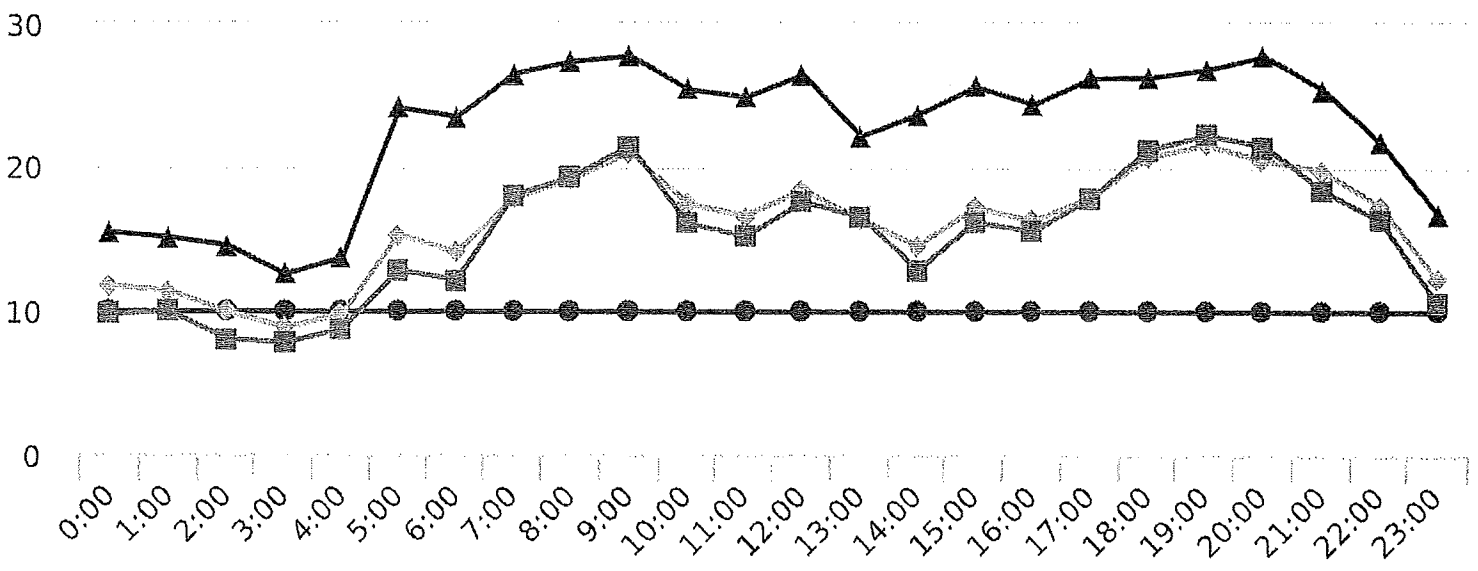

Start: 2024-03-05

End: 2024-03-13

Times: 0:00:00-23:59:59

Violation Threshold: Speed Limit + 10

Speed Range: 1 to 150

## Overall Summary

Total Days of Data: 7

Speed Limit: 10

Average Speed: 16.47

50th Percentile Speed: 15.71

85th Percentile Speed: 23.83

Pace Speed Range: 11-21

Minimum Speed: 5

Maximum Speed: 60

Display Mode: Display Off

Average Volume per Day: 1423.7

Total Volume: 9966

● Violators  
 ● Inside Threshold  
 ● Compliant  
 ● Vehicles Slowed  
 ● Other

● Speed Limit  
 ◆ Average Speed  
 ■ 50% Speed  
 ▲ 85% Speed