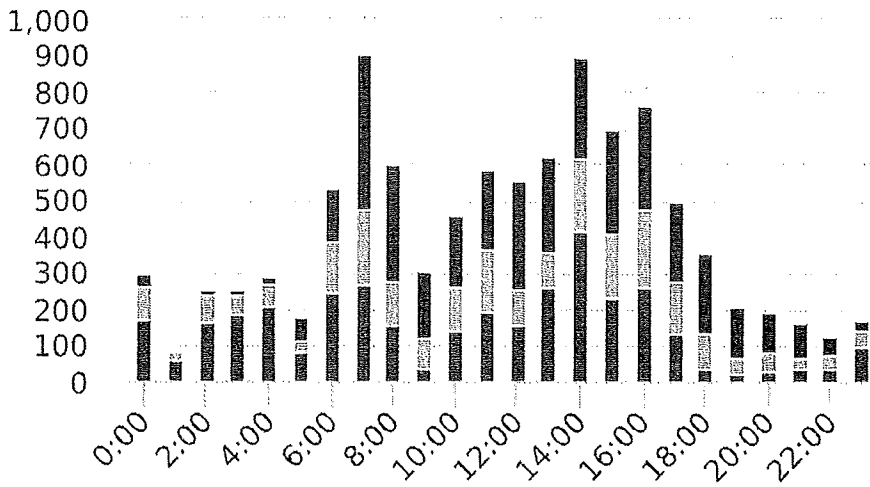

Start: 2024-03-05

End: 2024-03-13

Times: 0:00:00-23:59:59

Violation Threshold: Speed Limit + 10

Speed Range: 1 to 150

## Overall Summary

Total Days of Data: 7

Speed Limit: 10

Average Speed: 16.47

50th Percentile Speed: 15.71

85th Percentile Speed: 23.83

Pace Speed Range: 11-21

Minimum Speed: 5

Maximum Speed: 60

Display Mode: Display Off

Average Volume per Day: 1423.7

Total Volume: 9966

● Violators  
 ● Inside Threshold  
 ● Compliant  
 ● Vehicles Slowed  
 ● Other

● Speed Limit  
 ◆ Average Speed  
 ■ 50% Speed  
 ▲ 85% Speed