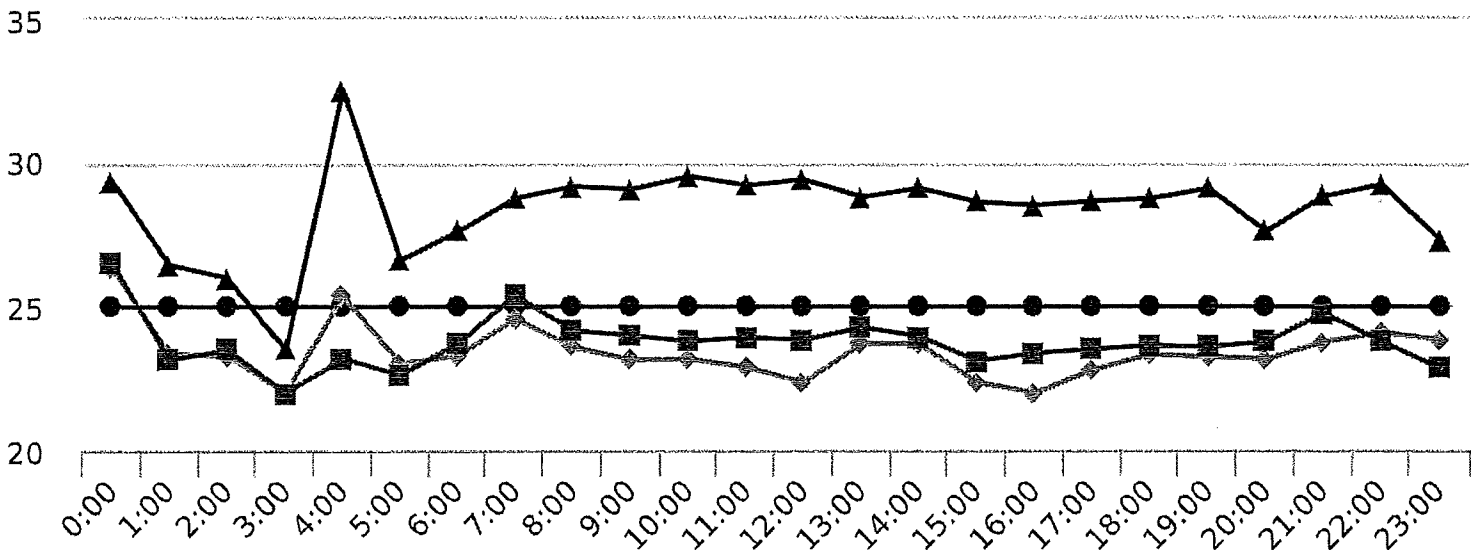

Start: 2024-03-10
End: 2024-03-16
Times: 0:00:00-23:59:59

Violation Threshold: Speed Limit + 10
Speed Range: 1 to 150

Overall Summary

Total Days of Data: 4
Speed Limit: 25
Average Speed: 23.19
50th Percentile Speed: 23.85
85th Percentile Speed: 28.77
Pace Speed Range: 20-30

Minimum Speed: 5
Maximum Speed: 58
Display Mode: Speed Display
Average Volume per Day: 1658.3
Total Volume: 6633

● Violators ● Inside Threshold ● Compliant

● Vehicles Slowed
● Other

● Speed Limit ◆ Average Speed ■ 50% Speed ▲ 85% Speed