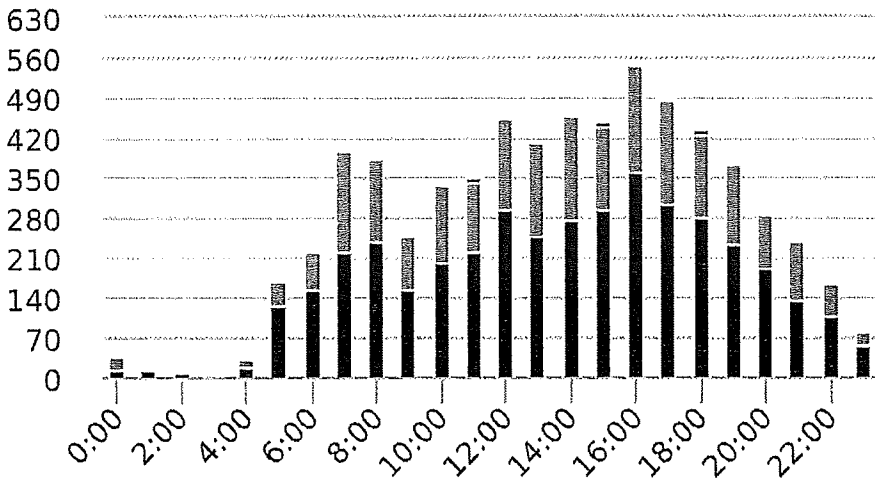

Start: 2024-03-10
End: 2024-03-16
Times: 0:00:00-23:59:59

Violation Threshold: Speed Limit + 10
Speed Range: 1 to 150

Overall Summary

Total Days of Data: 4
Speed Limit: 25
Average Speed: 23.19
50th Percentile Speed: 23.85
85th Percentile Speed: 28.77
Pace Speed Range: 20-30

Minimum Speed: 5
Maximum Speed: 58
Display Mode: Speed Display
Average Volume per Day: 1658.3
Total Volume: 6633

● Violators ● Inside Threshold ● Compliant

● Vehicles Slowed
● Other

● Speed Limit ◆ Average Speed ■ 50% Speed ▲ 85% Speed