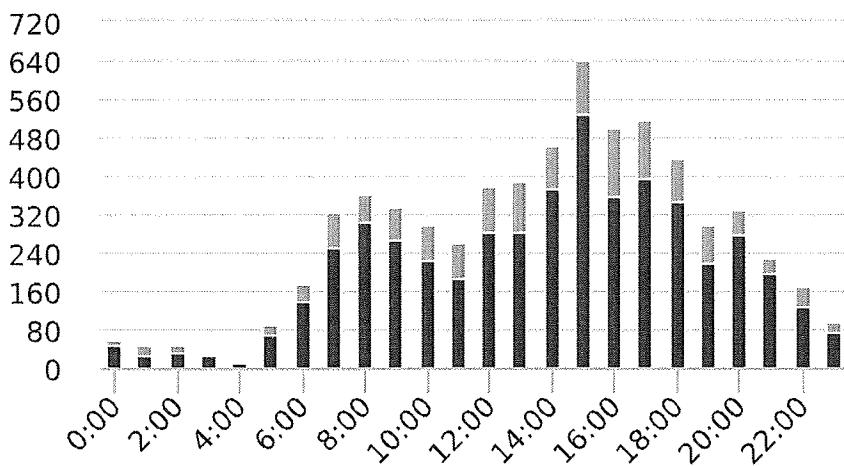

## Overall Summary

Total Days of Data: 7

Speed Limit: 25

Average Speed: 21.28

50th Percentile Speed: 21.63

85th Percentile Speed: 26.61

Pace Speed Range: 17-27

Minimum Speed: 10

Maximum Speed: 74

Display Mode: Speed Display

Average Volume per Day: 935.6

Total Volume: 6549

● Violators ● Inside Threshold ● Compliant

● Vehicles Slowed ● Other

● Speed Limit ◆ Average Speed ■ 50% Speed ★ 85% Speed