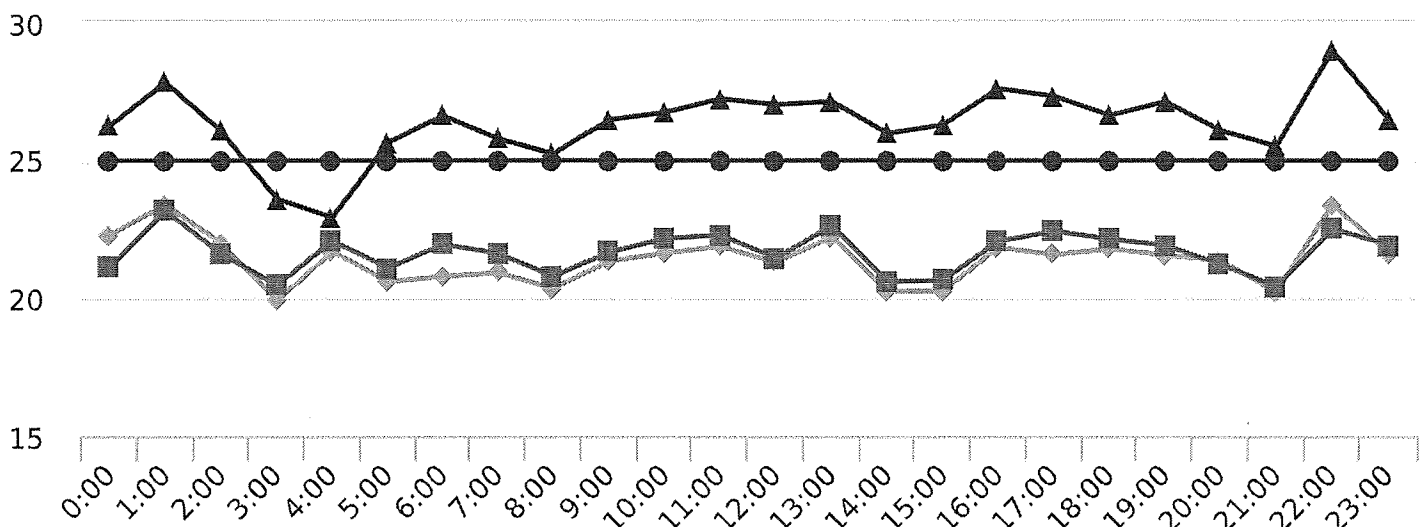

Maximum Speed: 74

Display Mode: Speed Display

Average Volume per Day: 935.6

Total Volume: 6549

● Violators ● Inside Threshold ● Compliant

● Vehicles Slowed ● Other

● Speed Limit ◆ Average Speed ■ 50% Speed ★ 85% Speed